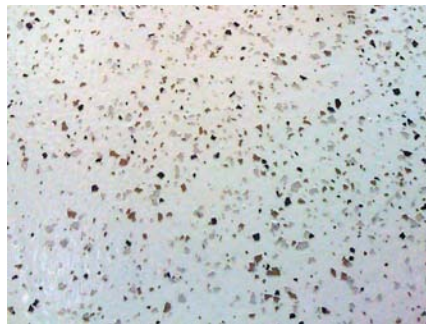

COATING SYSTEMS COMPARISON

Edge

Premium

Ultra Premium

Premium

Color chips are randomly broadcasted and can have more or less saturation. Due to its lower chip content, this coating reflects more light.

Ultra Premium

Color chips are broadcasted to refusal covering the entire surface. Due to its higher chip content, this coating offers better anti-slip protection.